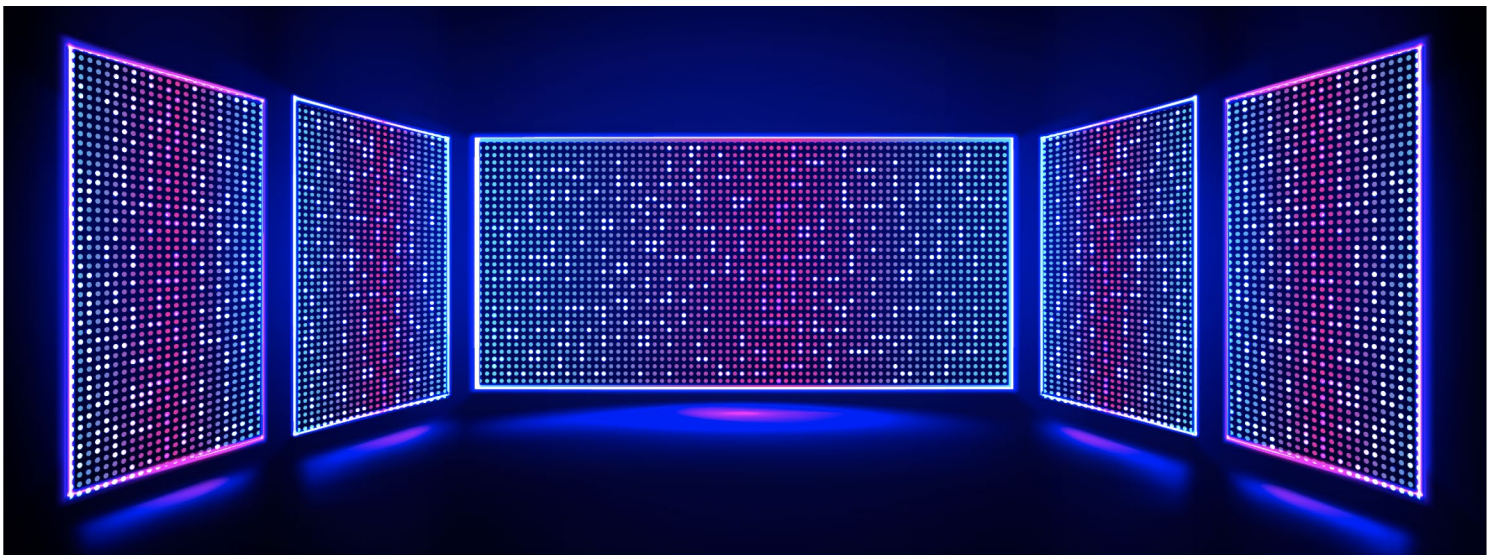

Why Choose TriVision?

- **Quality LED Video Screens:** Largest and highest resolution indoor LED video screens in the Washington DC metro.
- **Unparalleled Scope:** From intimate gatherings to stadium-sized spectacles, we offer a diverse LED inventory to flawlessly match your event's scale and vision.
- **Technical Mastery:** Our team of AV specialists seamlessly integrates LED wall with your event infrastructure, ensuring an error-free presentation.
- **On-Site Excellence:** Experience complete peace of mind with our dedicated technicians who handle setup, operation, and takedown.
- **Local Expertise:** We've illuminated countless successful events across Washington DC, Northern Virginia, and Maryland, and we're familiar with the region's diverse venues and logistics.

Corporate Events

Live Concerts

Virtual Productions

LED Specs

Sky is the limit when it comes to our LED video wall sizes. Tailoring visuals to your unique vision, our expert team can create backdrops in panoramic, square, or vertical tall ratios to fit any space or stage seamlessly. From captivating panoramas to attention-commanding square ratios and unique vertical setups, our technology knows no bounds, offering limitless possibilities for your visual experiences. Below are few examples of sizes that may fit best for your next event:

Jedi LED Screen

60' Wide x 16' Tall – 2.5mm (pixel pitch) – 6,912 Pixels x 1,920 Pixels

Skywalker LED Screen

32' Wide x 13' Tall – 2.5mm (pixel pitch) – 4,992 Pixels x 1,536 Pixels

Yoda LED Screen

32' Wide x 10' Tall – 2.9mm (pixel pitch) – 3,840 Pixels x 1080 Pixels