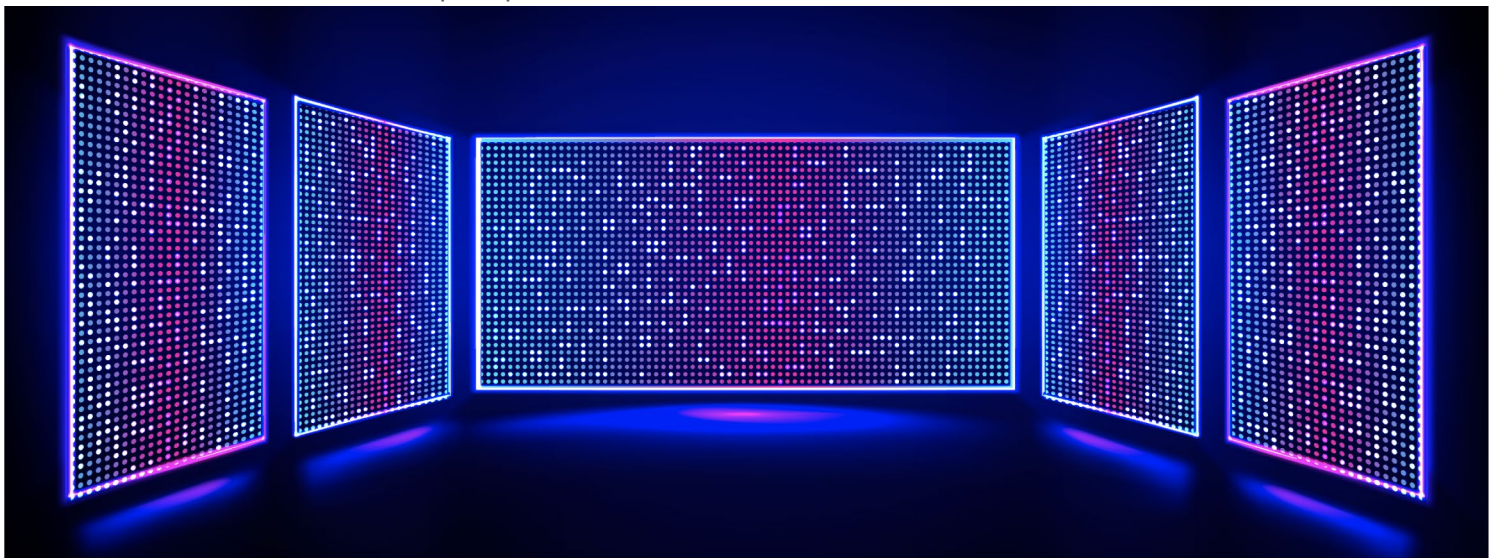

Why Choose TriVision?

- **Quality LED Video Screens:** Largest and highest resolution indoor LED video screens in the Washington DC metro.
- **Unparalleled Scope:** From intimate gatherings to stadium-sized spectacles, we offer a diverse LED inventory to flawlessly match your event's scale and vision.
- **Technical Mastery:** Our team of AV specialists seamlessly integrates LED wall with your event infrastructure, ensuring an error-free presentation.
- **On-Site Excellence:** Experience complete peace of mind with our dedicated technicians who handle setup, operation, and takedown.
- **Local Expertise:** We've illuminated countless successful events across Washington DC, Northern Virginia, and Maryland, and we're familiar with the region's diverse venues and logistics.

Corporate Events

Live Concerts

Virtual Productions

LED Specs

Sky is the limit when it comes to our LED video wall sizes. Tailoring visuals to your unique vision, our expert team can create backdrops in panoramic, square, or vertical tall ratios to fit any space or stage seamlessly. From captivating panoramas to attention-commanding square ratios and unique vertical setups, our technology knows no bounds, offering limitless possibilities for your visual experiences. Below are few examples of sizes that may fit best for your next event:

Jedi LED Screen

60' Wide x 16' Tall – 2.5mm (pixel pitch) – 6,912 Pixels x 1,920 Pixels

Skywalker LED Screen

32' Wide x 13' Tall – 2.5mm (pixel pitch) – 4,992 Pixels x 1,536 Pixels

Yoda LED Screen

32' Wide x 10' Tall – 2.9mm (pixel pitch) – 3,840 Pixels x 1080 Pixels

LED Posters

2.1' Wide x 6.3' Tall – 2.5mm (pixel pitch) – 1,920 Pixels x 640 Pixels

Sample Clients

accenture

interos

cvent

Deloitte.

Ready to Transform Your Event?